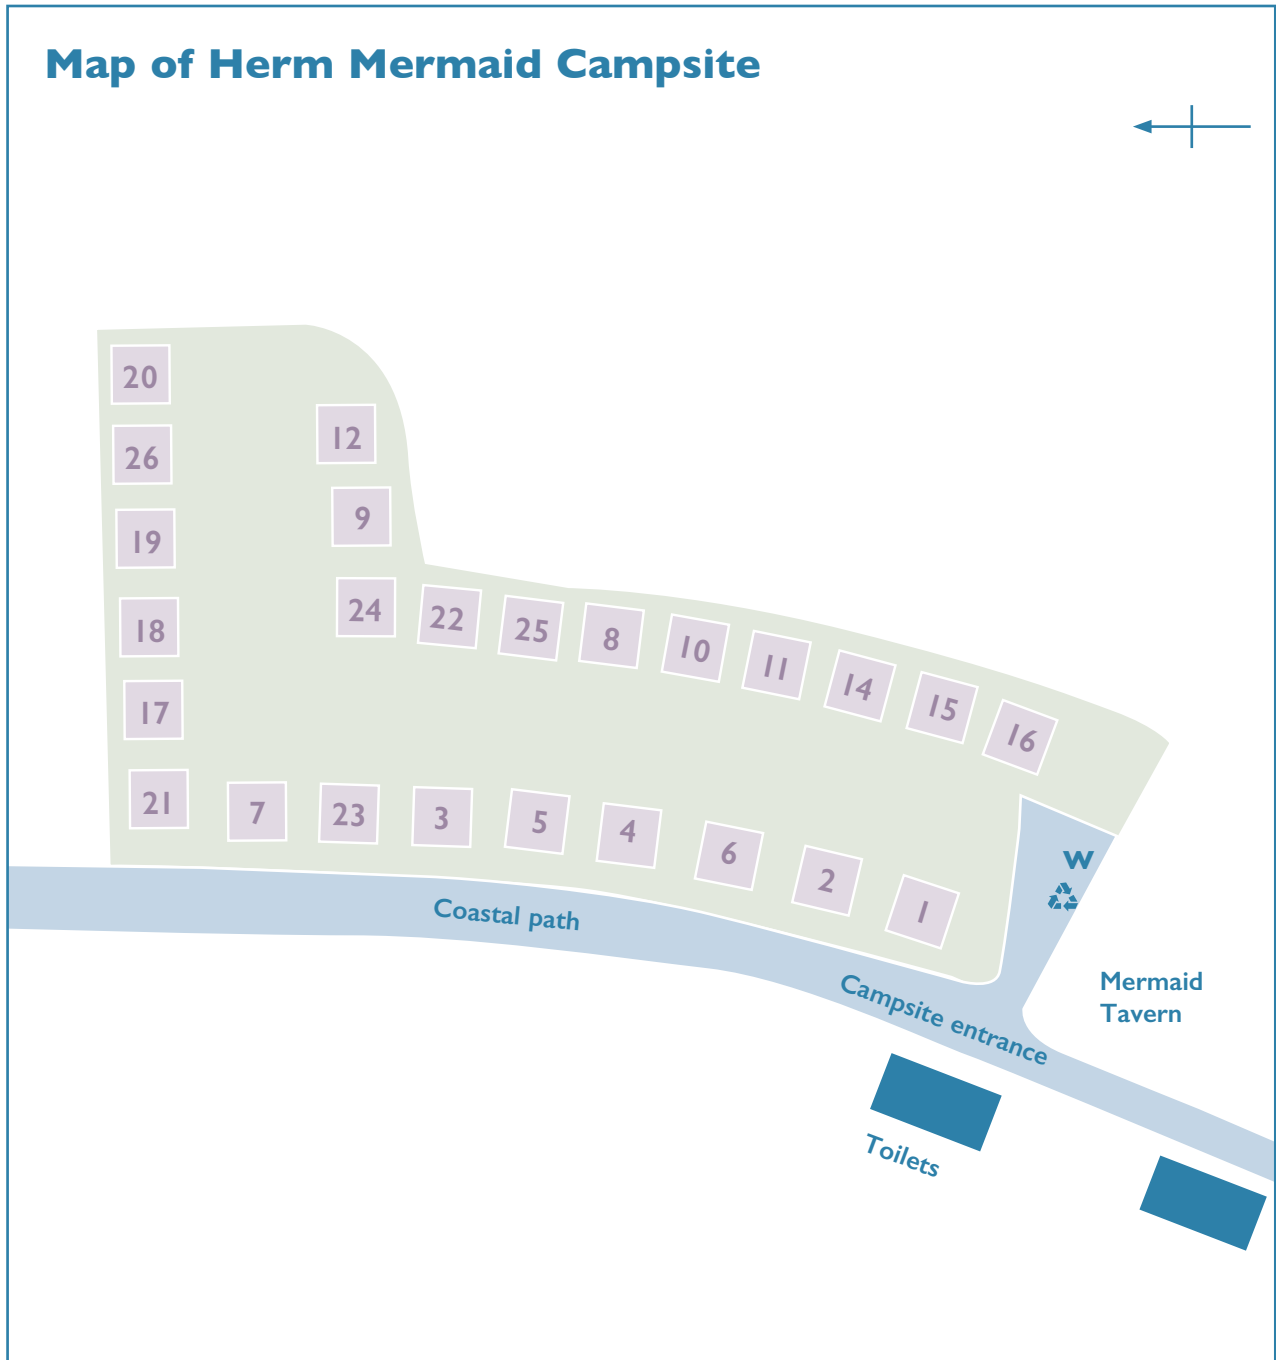

Herm Island

Life from a fresh perspective

Map of Herm Mermaid Campsite

Key

■ Road and foot paths
■ Campsite areas

■ Seasonal pitches
■ Toilets, showers and washing facilities

W Water points
♻️ Recycling and waste

Tel: +44 (0)1481 750000 Fax: +44 (0)1481 700334 Email: reservations@herm.com

www.herm.com