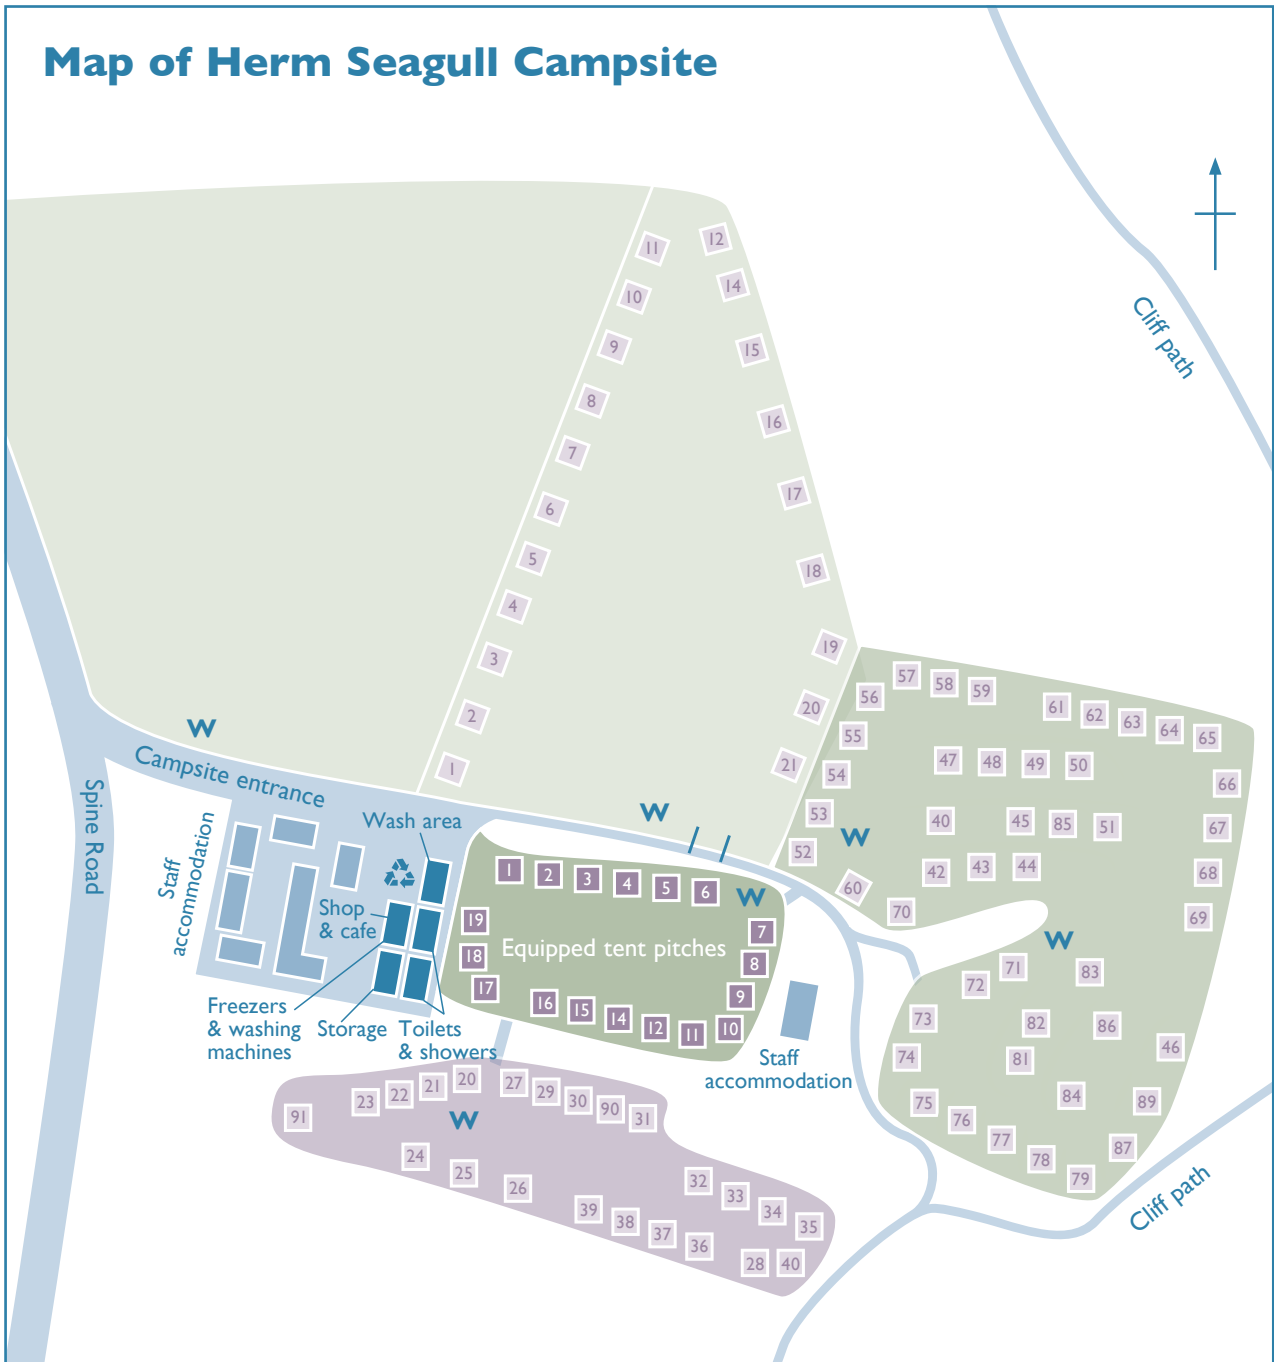

Herm Island

Life from a fresh perspective

Map of Herm Seagull Campsite

Key

- | | | |
|---------------------|-----------------------------|-----------------|
| Road and foot paths | Equipped tents | Moss View field |
| Campsite areas | Seasonal pitches | Bonjour field |
| Water points | Campsite facilities | Rockies field |
| Recycling and waste | Private staff accommodation | |