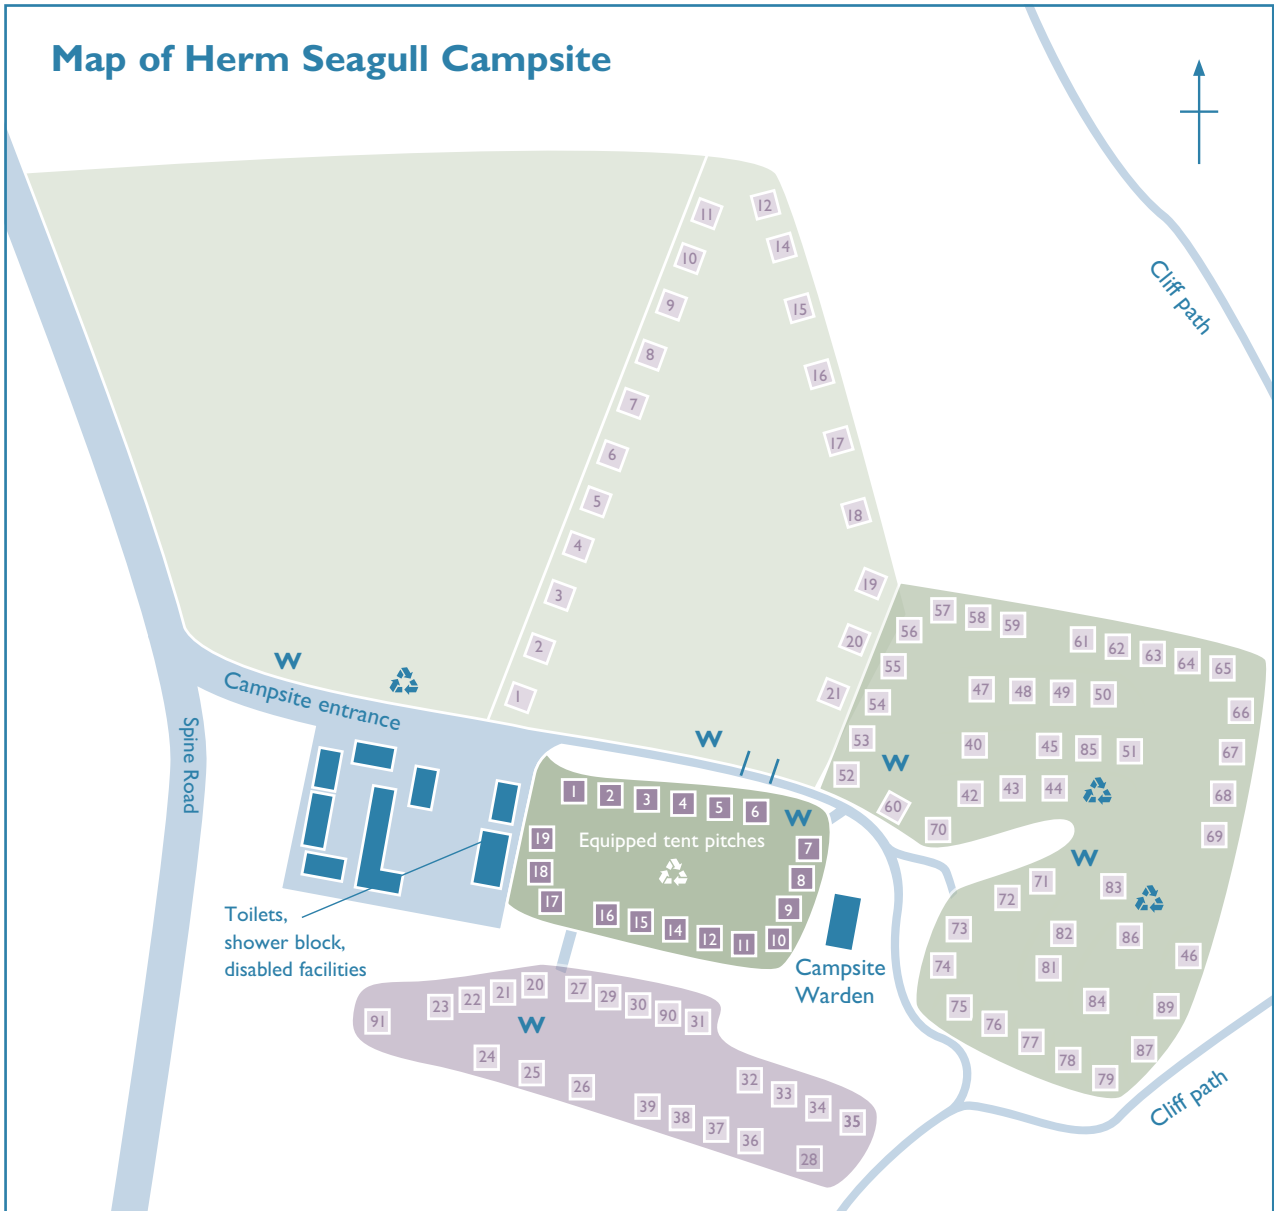

# Herm Island

*Life from a fresh perspective*

## Key

- Road and foot paths
- Campsite areas
- W** Water points
- Recycling and waste

- Equipped tents
- Seasonal pitches
- Toilets, showers and washing facilities

- Seagull field
- Moss View field
- Bonjour field
- Rockies field

## Map of Herm Mermaid Campsite

### Key

- |   |   |   |
|---|---|---|
|  Road and foot paths |  Seasonal pitches                        |  Water points        |
|  Campsite areas      |  Toilets, showers and washing facilities |  Recycling and waste |