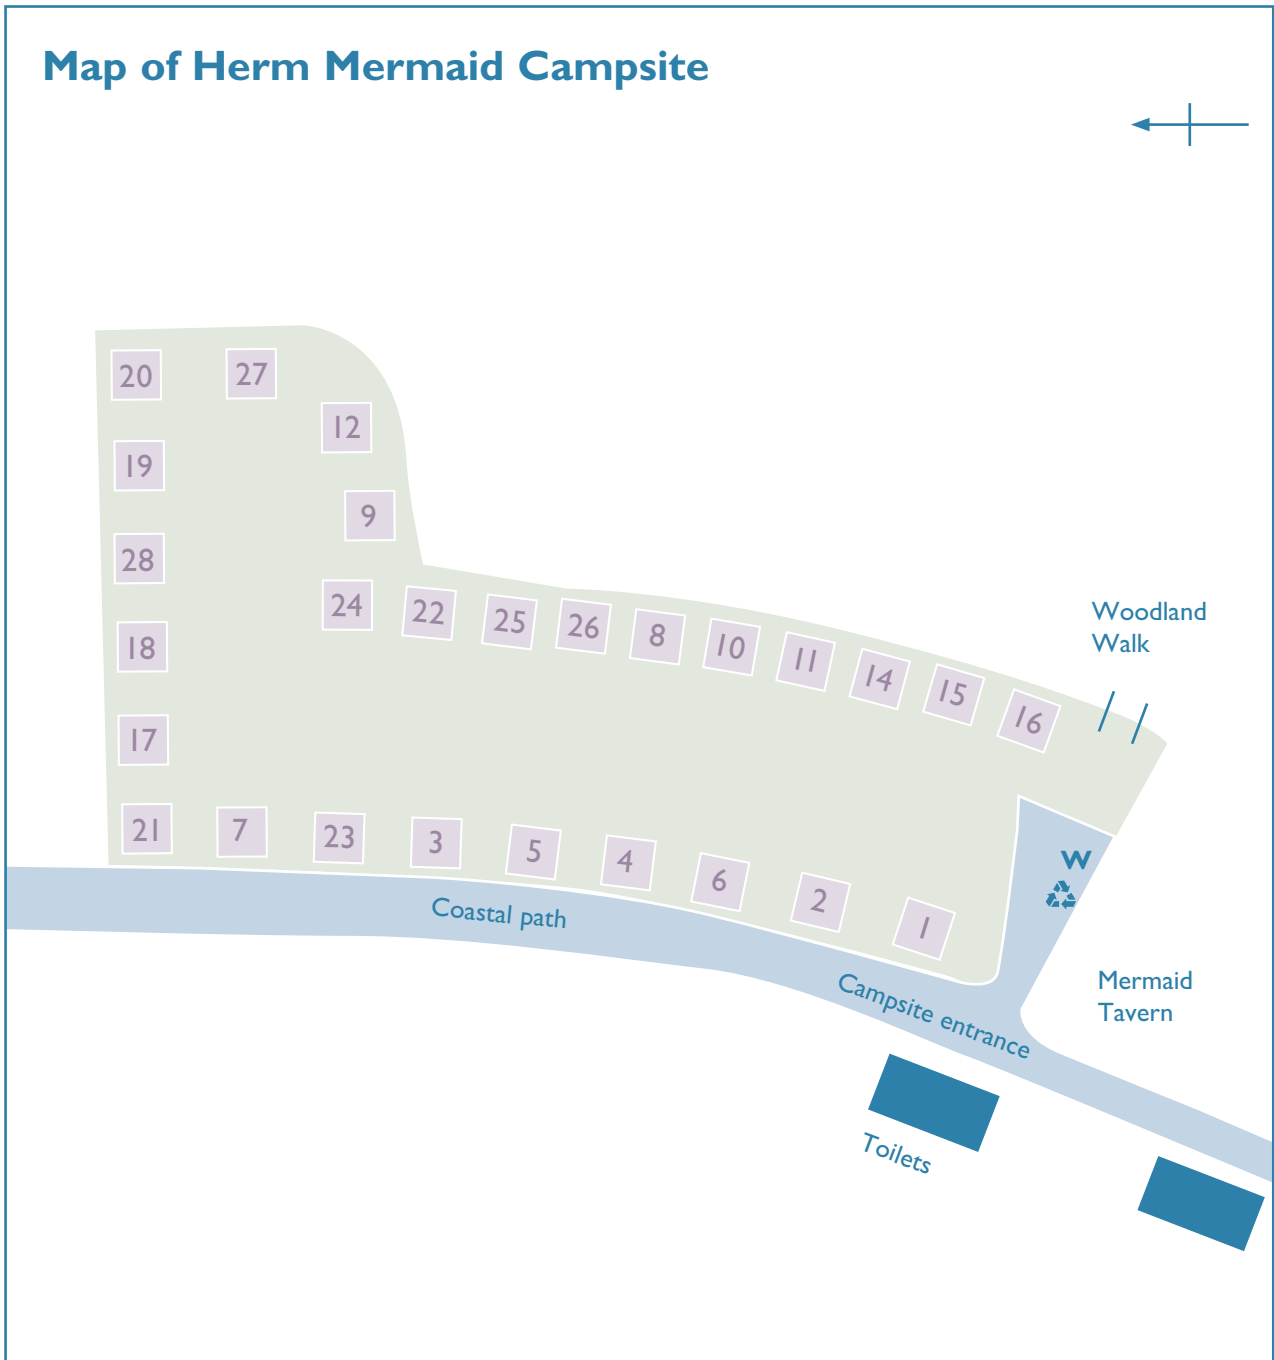

# Herm Island

*Life from a fresh perspective*

## Key

- Road and foot paths
- Campsite areas
- W** Water points
- Recycling and waste

- Equipped tents
- Seasonal pitches
- Toilets, showers and washing facilities

- Seagull field
- Moss View field
- Bonjour field
- Rockies field

## Map of Herm Mermaid Campsite

### Key

- |   |   |   |
|---|---|---|
|  Road and foot paths |  Seasonal pitches                        |  Water points        |
|  Campsite areas      |  Toilets, showers and washing facilities |  Recycling and waste |