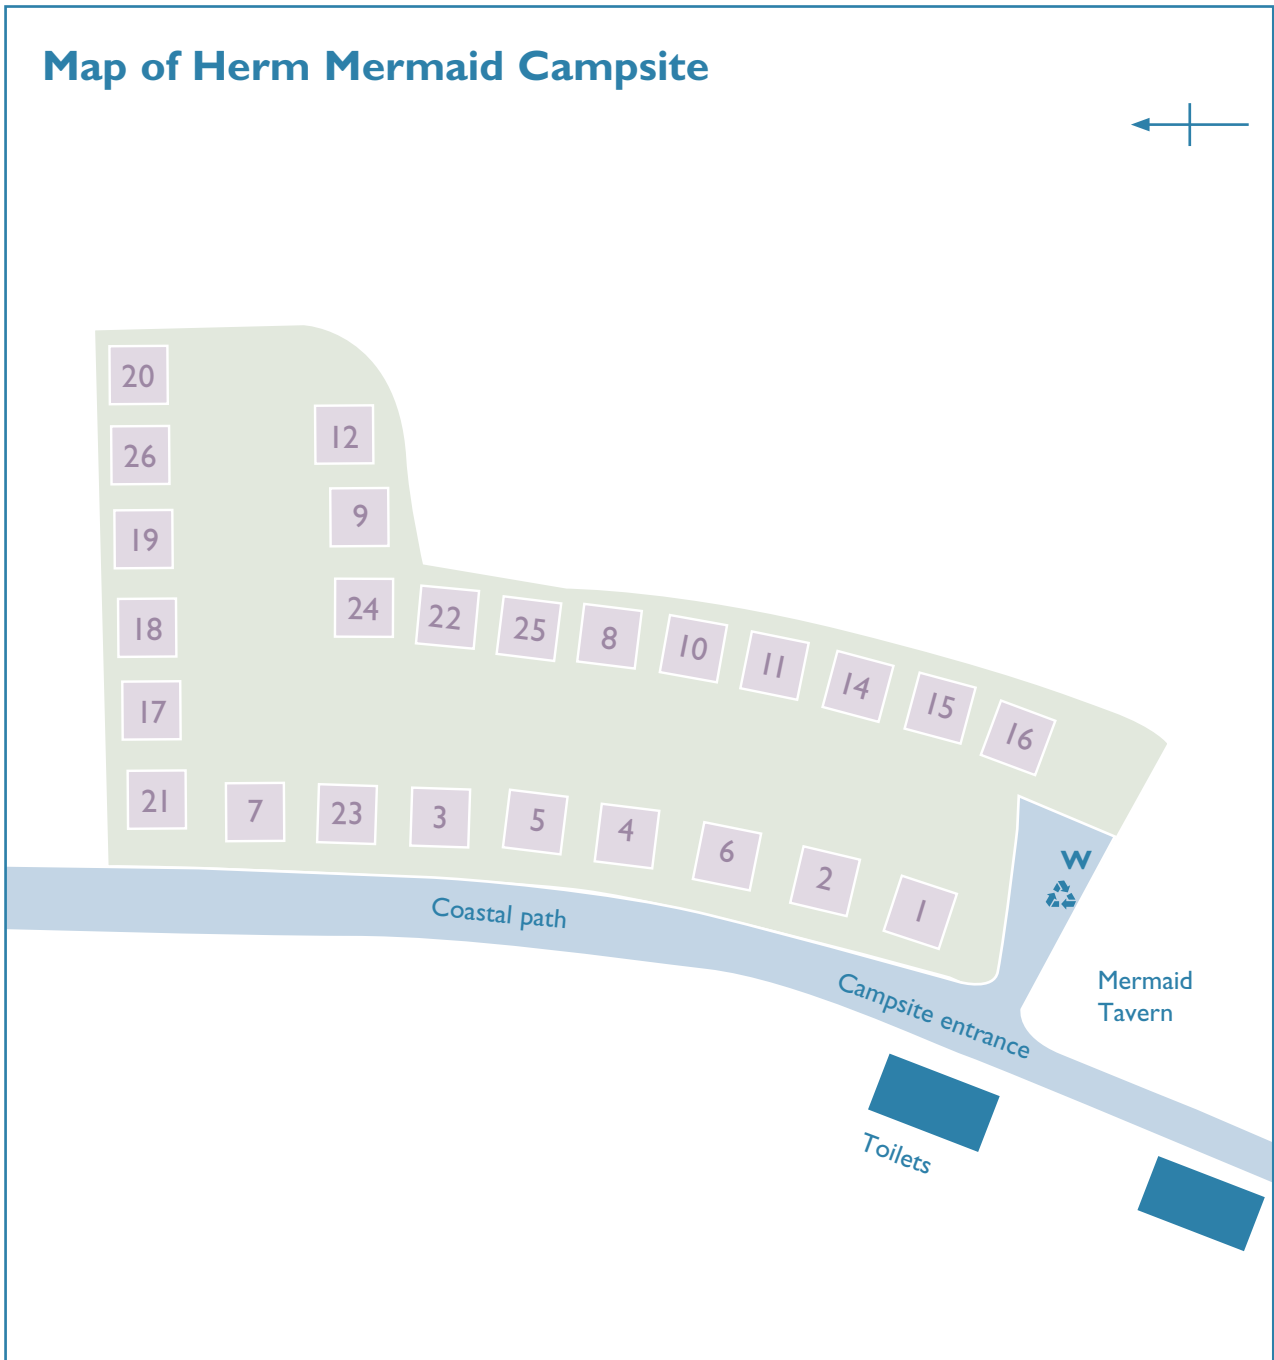

Map of Herm Mermaid Campsite

Key

- Road and foot paths
- Campsite areas

- Seasonal pitches
- Toilets, showers and washing facilities

- W Water points
- ♻️ Recycling and waste