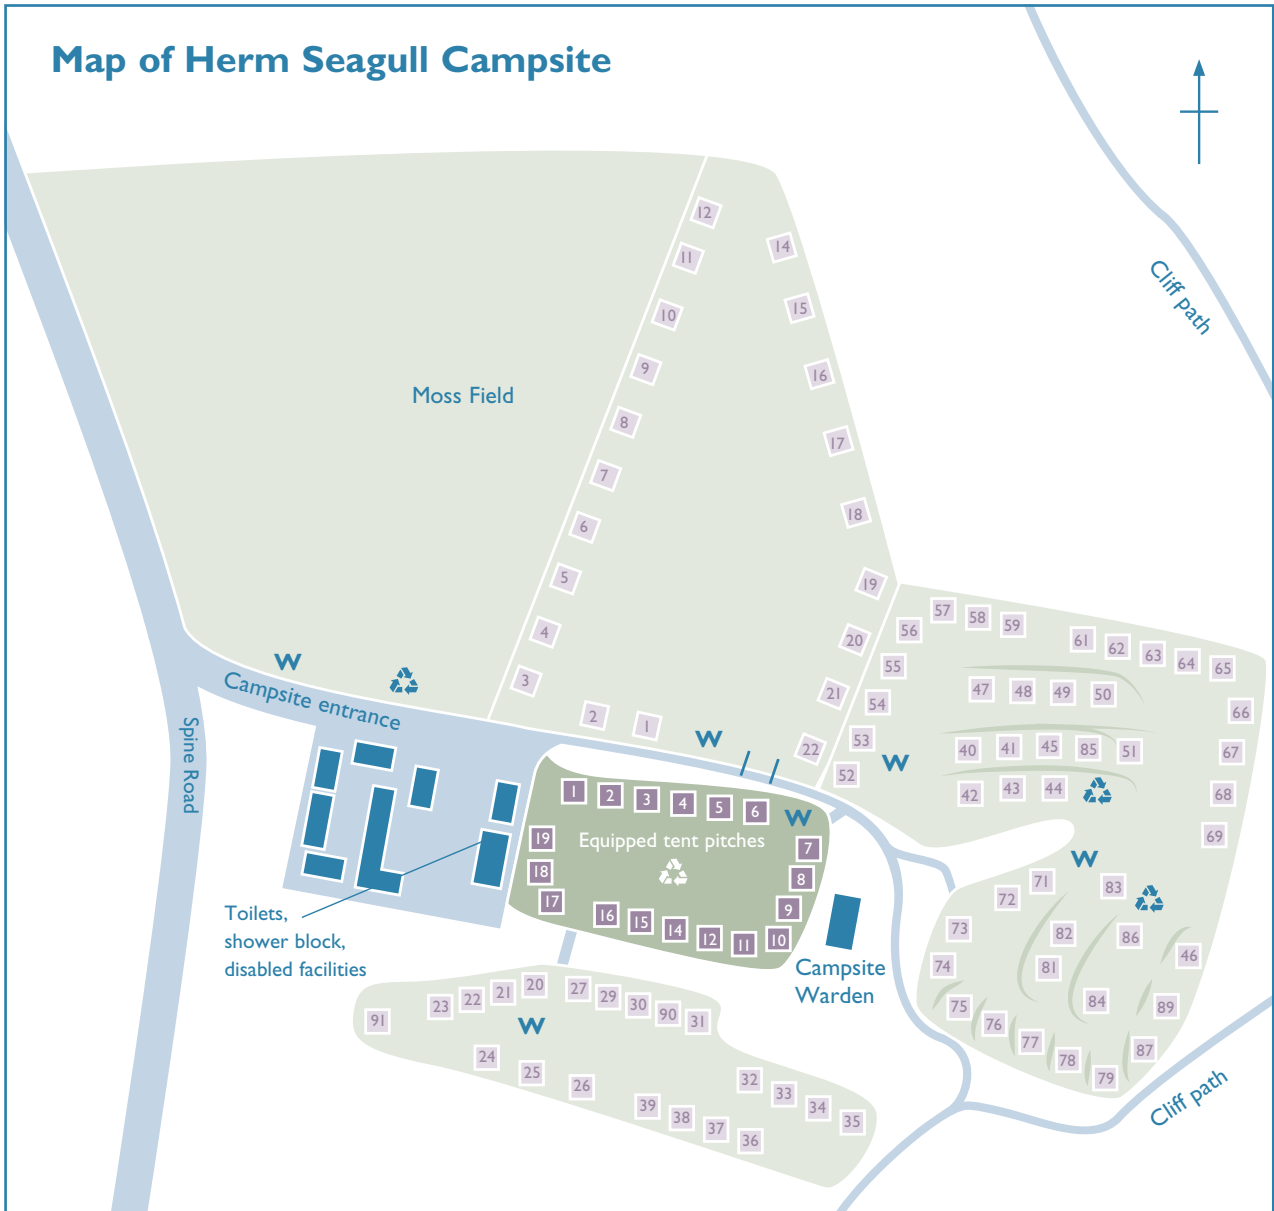

Herm Island

Life from a fresh perspective

Key

- | | | |
|---------------------|---|---------------------|
| Road and foot paths | Equipped tents | Water points |
| Campsite areas | Seasonal pitches | Recycling and waste |
| Moss Field | Toilets, showers and washing facilities | |

- W Water points
- ♻️ Recycling and waste