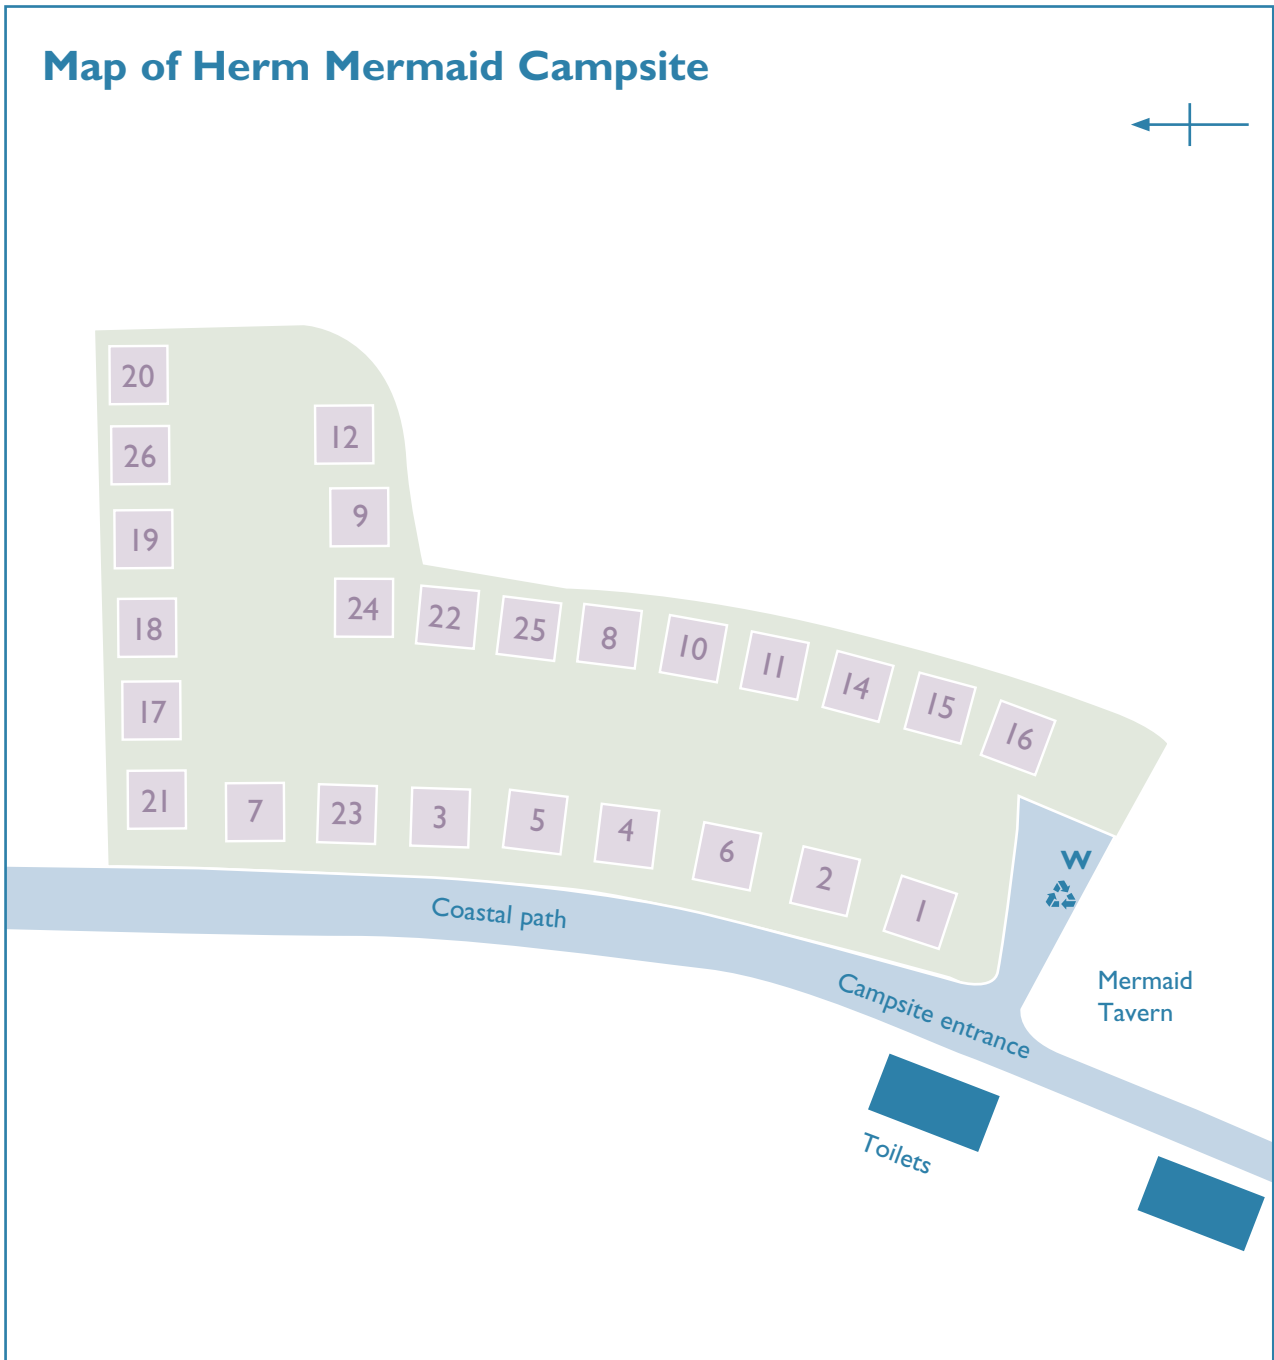

Herm Island

Life from a fresh perspective

Map of Herm Mermaid Campsite

Key

- Road and foot paths
- Campsite areas

- Seasonal pitches
- Toilets, showers and washing facilities

- W Water points
- ♻️ Recycling and waste