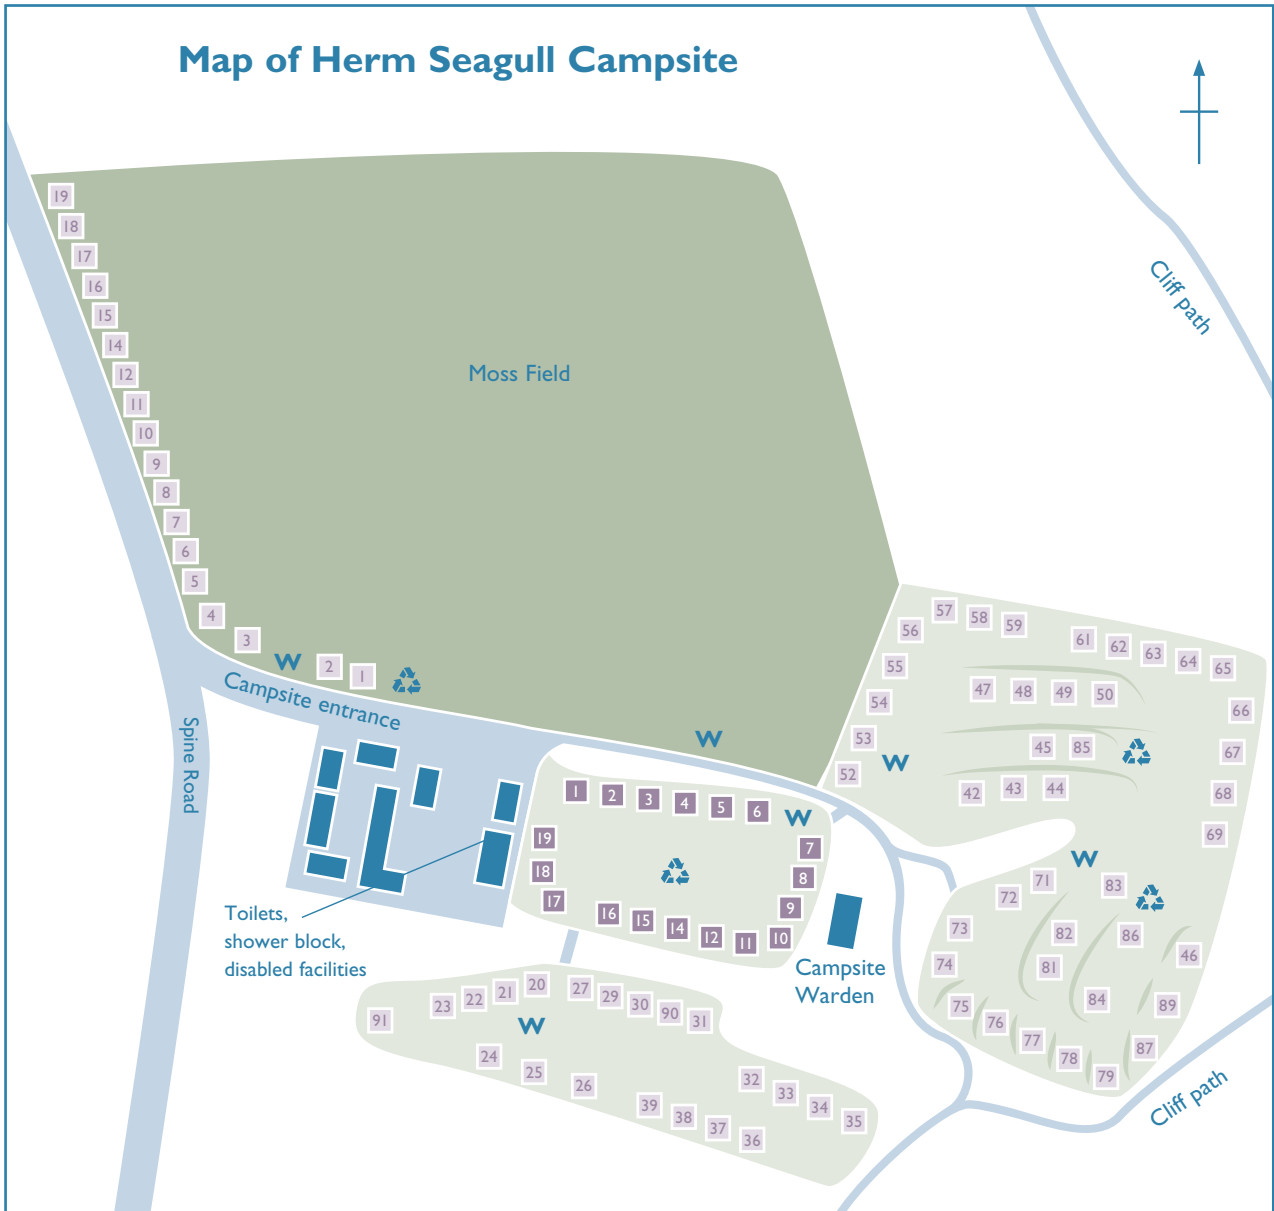

Herm Island

Life from a fresh perspective

Key

- | | | |
|---------------------|-----------------------------------------|---------------------|
| Road and foot paths | Equipped tents | Water points |
| Campsite areas | Seasonal pitches | Recycling and waste |
| Moss Field | Toilets, showers and washing facilities | |

- W Water points
- ♻️ Recycling and waste