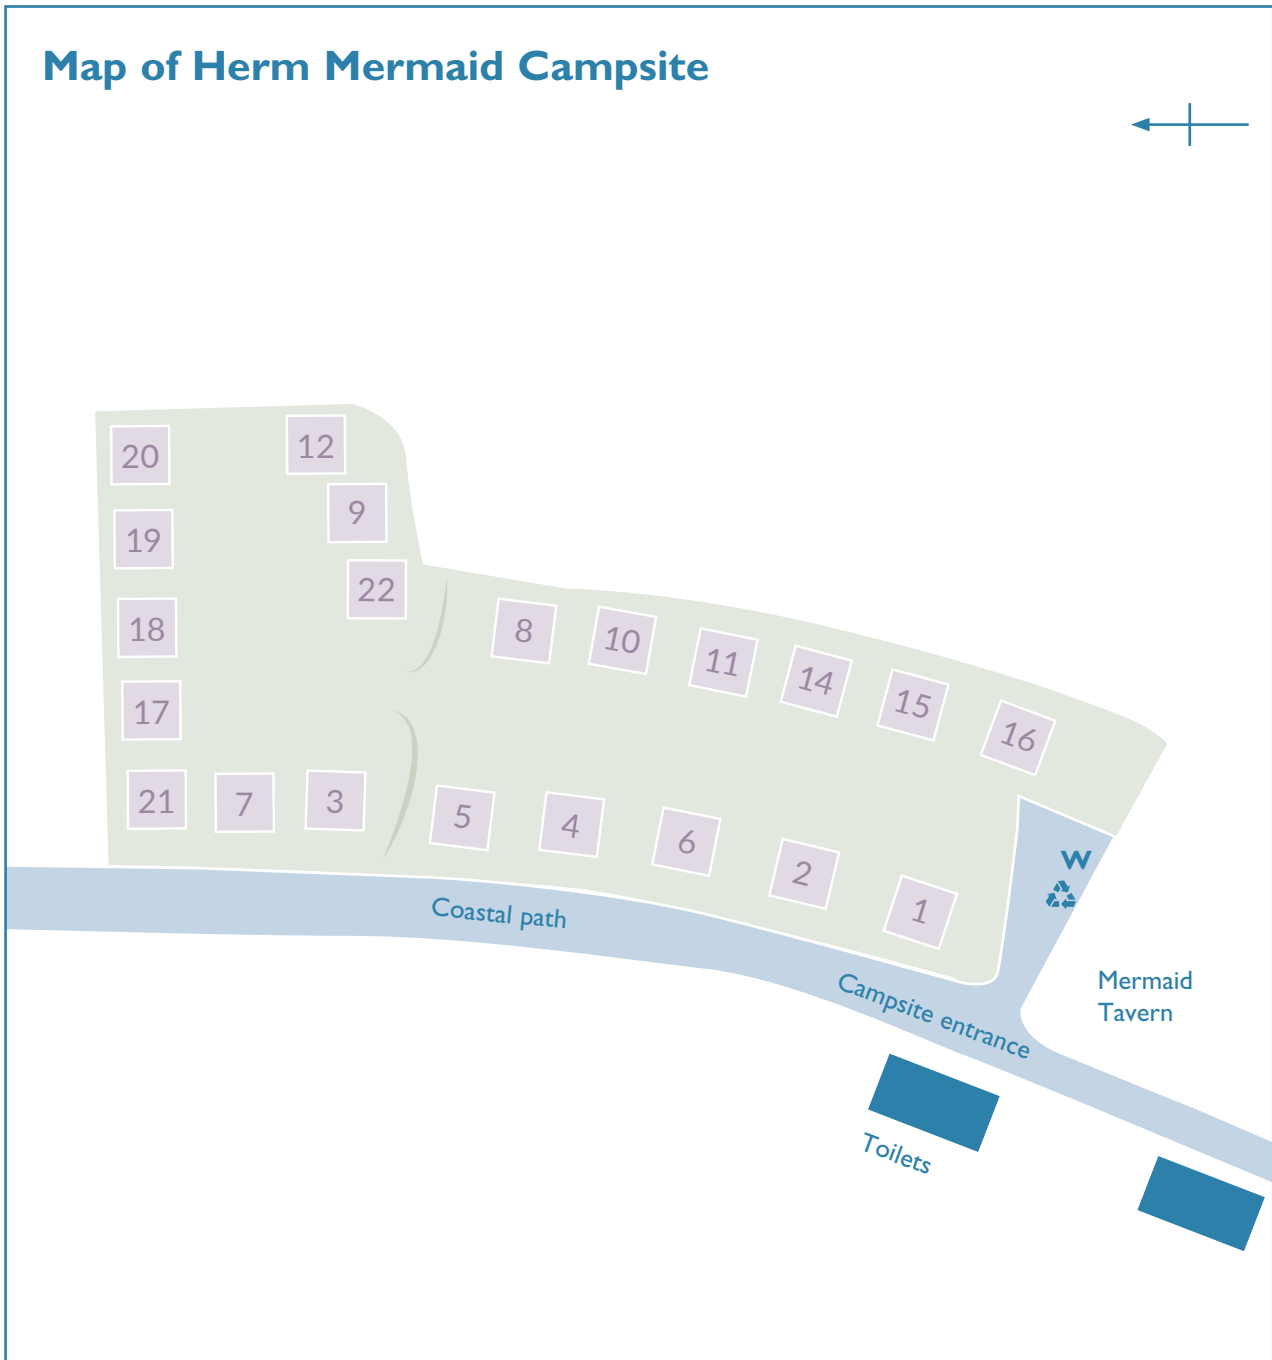

Map of Herm Mermaid Campsite

Key

- Road and foot paths
- Campsite areas

- Seasonal pitches
- Toilets, showers and washing facilities

- W Water points
- ♻️ Recycling and waste