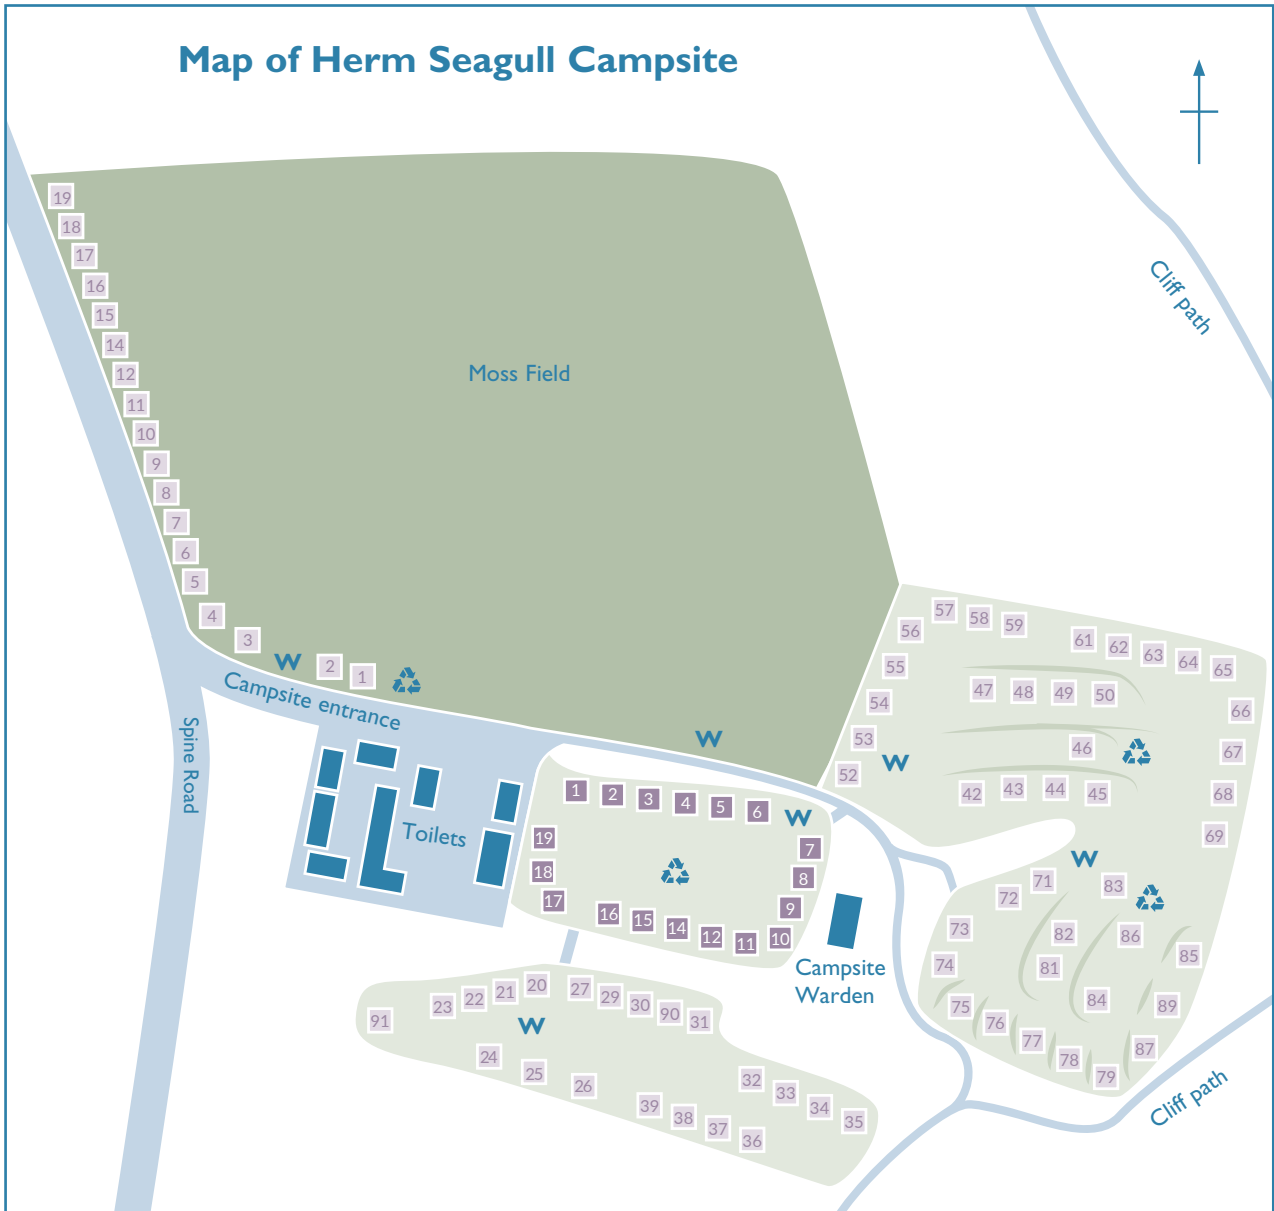

Herm Island

Life from a fresh perspective

Key

- | | | |
|---------------------|---|---------------------|
| Road and foot paths | Equipped tents | Water points |
| Campsite areas | Seasonal pitches | Recycling and waste |
| Moss Field | Toilets, showers and washing facilities | |

- W Water points
- ♻️ Recycling and waste