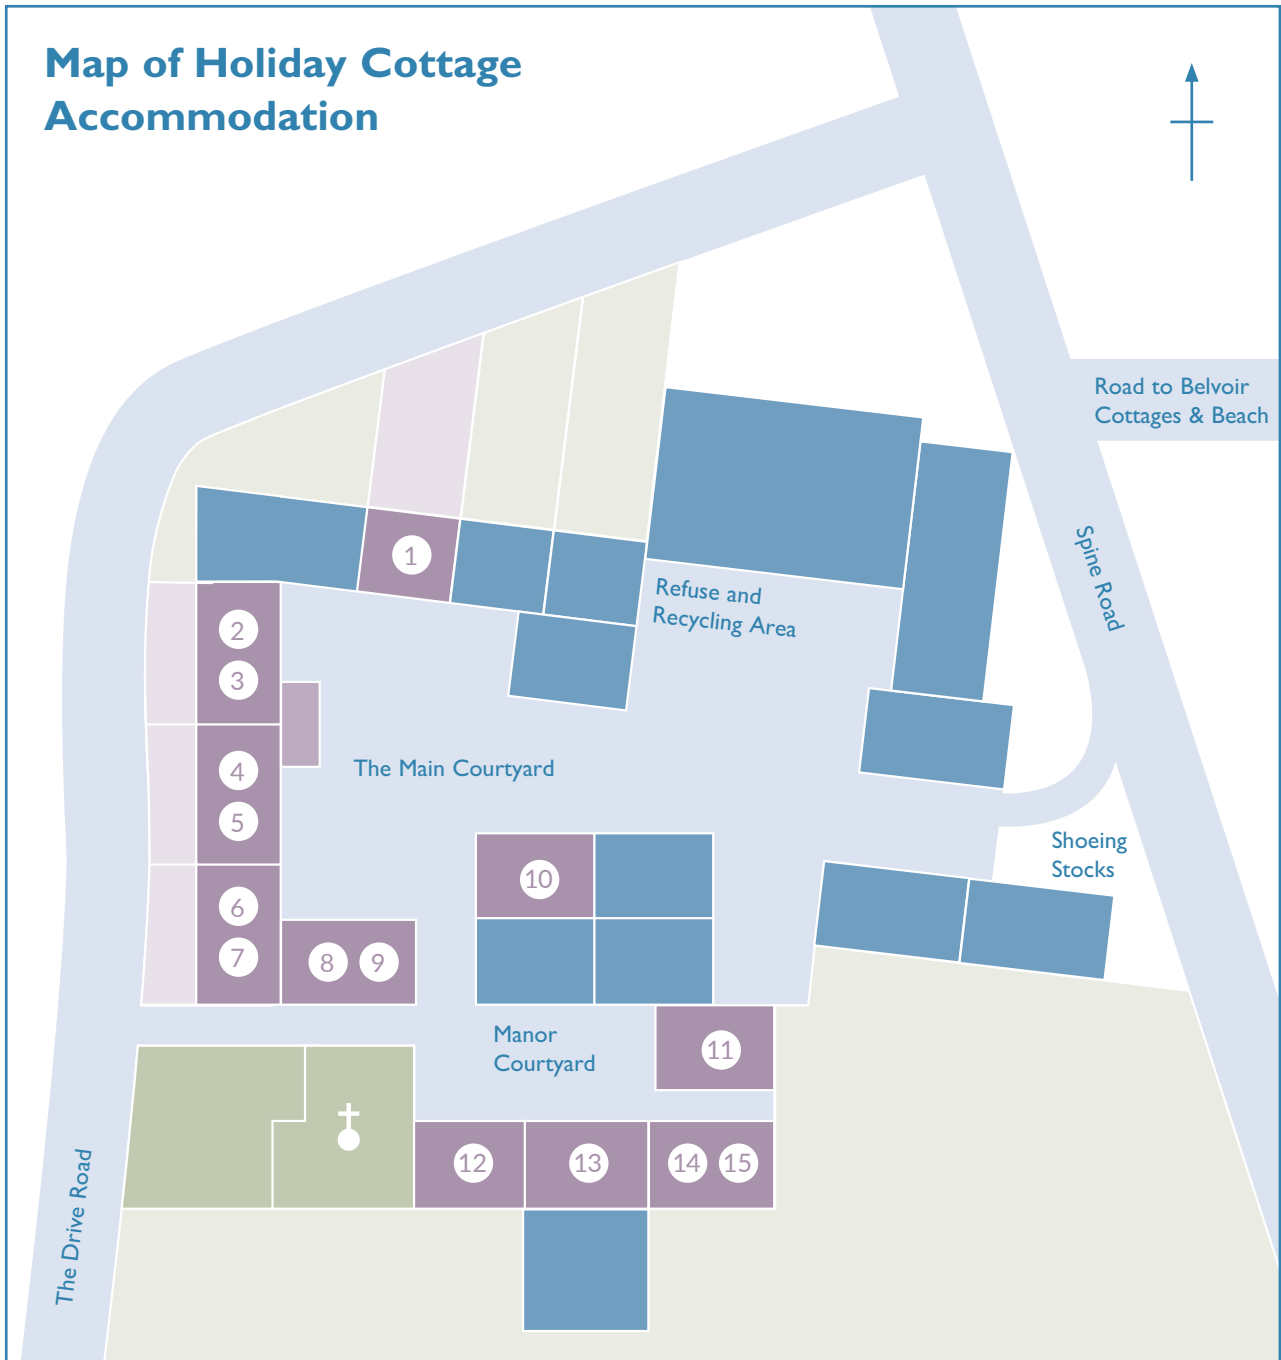

Map of Holiday Cottage Accommodation

Key

Road and public areas	1 Primrose Cottage	8 Lower Dairy Ground Floor
St Tugual's Church and garden	2 Sea Spray Ground Floor	9 Upper Dairy First Floor
Private accommodation and other buildings	3 Sea Champion First Floor	10 Upper Wheel First Floor
Private gardens/land	4 Sea Holly Ground Floor	11 Manor Cottage
Holiday Cottage accommodation	5 Sea Thrift First Floor	12 Priest's House
Holiday Cottage gardens	6 Lower Bailiff's Ground Floor	13 Pennywort
Laundry room	7 Upper Bailiff's First Floor	14 Lower Keep Ground Floor
		15 Upper Keep First Floor